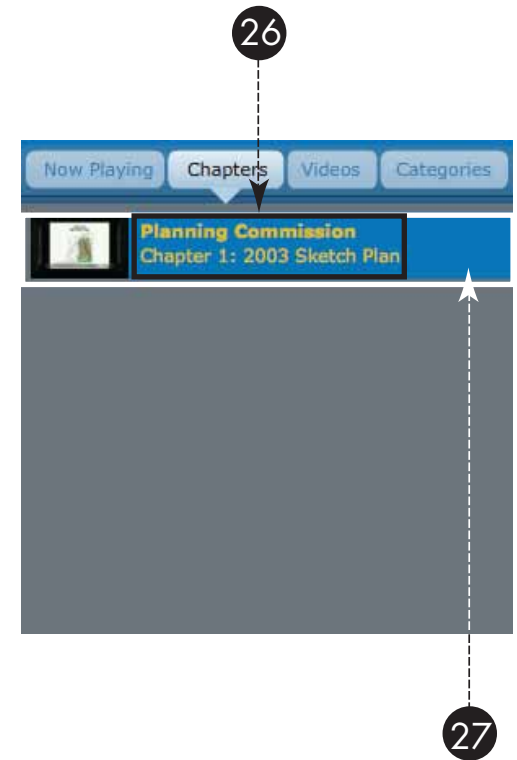

TelVue® CloudCast™

Skin Guide

POWERING IP BROADCAST™

Version 3.0

Main Colors

1	Border:		Frame:		4
2	Video Screen Loading:		Menu Background:		5
3	Playlist Background:		Search Bar Background:		6

Search Bar		
7	Search Button Background:	■
8	Inactive Text:	■
	Active Text:	■
		9
Player		
10	Control Bar:	■
11	Background Top:	■
	Background Bottom:	■
		12

Playlist	
13	Pull-down: 
14	Pull-down Text: 
15	Pull-down Rollover: 
16	Button: 
17	Now Playing State Text: 
18	Now Playing Background: 
	Pull-down Text Rollover: 
19	Item Text: 
20	Header: 
21	Now Playing Info Text: 
22	