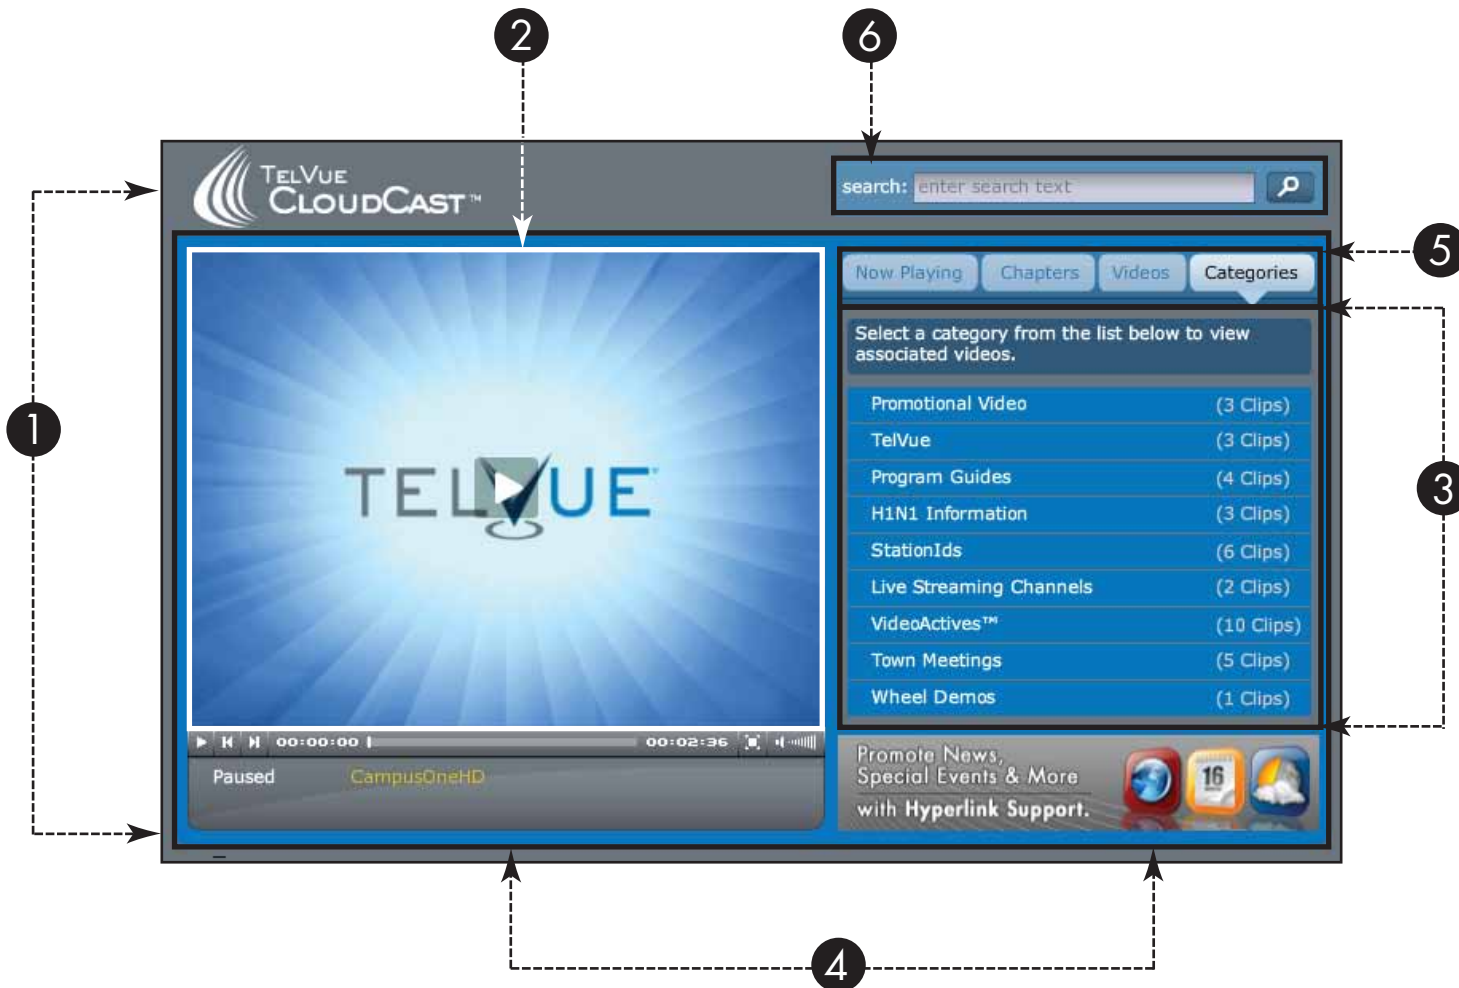

TelVue® CloudCast™

Skin Guide

POWERING IP BROADCAST™

Version 3.0

Main Colors

1	Border:		Frame:		4
2	Video Screen Loading:		Menu Background:		5
3	Playlist Background:		Search Bar Background:		6

Search Bar		
7	Search Button Background:	■
8	Inactive Text:	■
	Active Text:	■
		9
Player		
10	Control Bar:	■
11	Background Top:	■
	Background Bottom:	■
		12