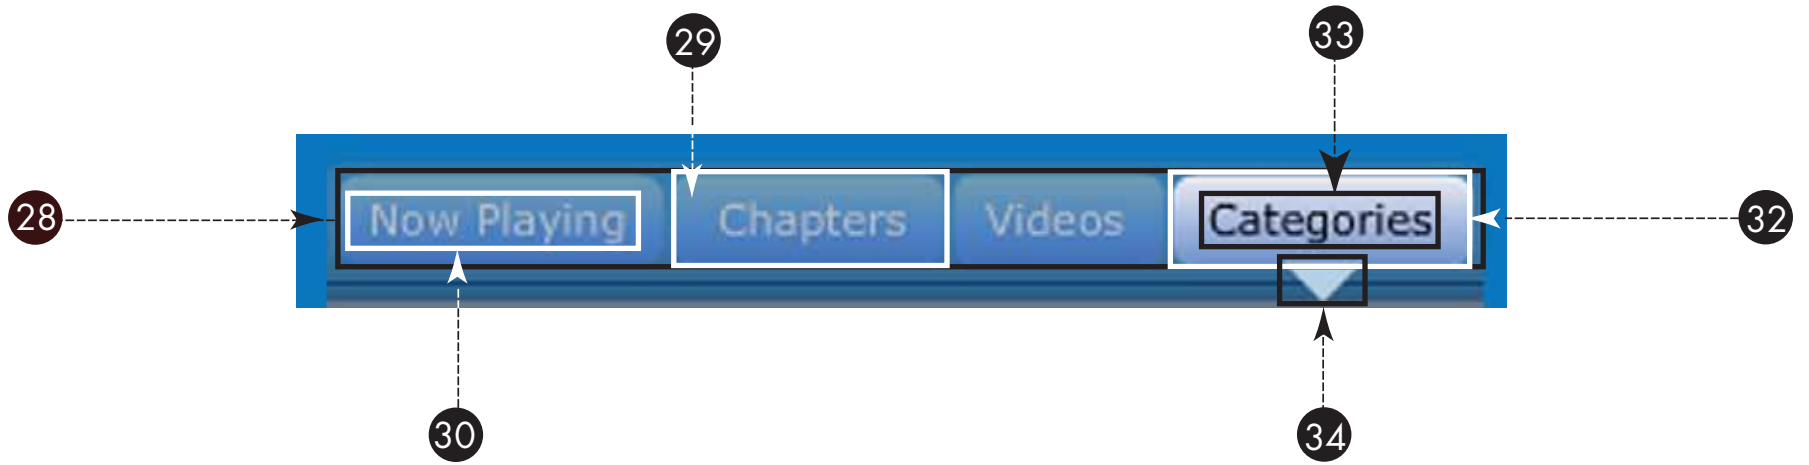

35

Menu			
28	Bubble Gradient:	Bubble Background Active:	32
29	Bubble Background Inactive:	Bubble Text Active:	33
30	Bubble Text Inactive:	Bubble Triangle:	34
31	Overlay:	Rollover:	35