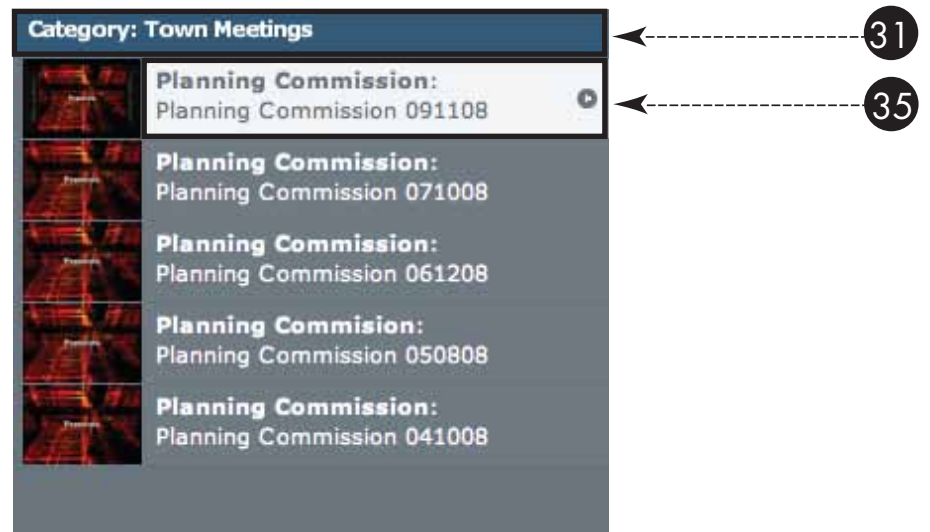

35

Menu			
28	Bubble Gradient:	Bubble Background Active:	32
29	Bubble Background Inactive:	Bubble Text Active:	33
30	Bubble Text Inactive:	Bubble Triangle:	34
31	Overlay:	Rollover:	35