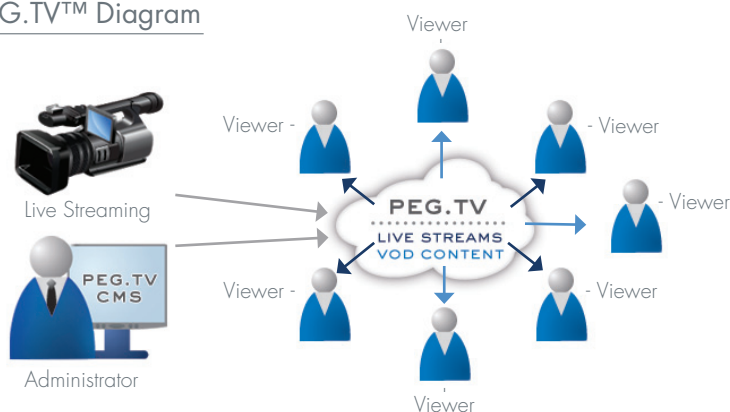

TelVue PEG.TV™

Live Internet Streaming & Online Video On Demand

TelVue PEG.TV™ is a cloud based Live Streaming & Video-on-Demand (VOD) service developed specifically for community and hyperlocal broadcasters. The TelVue hosted solution provides for unlimited simultaneous viewers, ensures minimal service interruptions, and does not tax your own organization's internet bandwidth. You retain complete control and ownership of your content and TelVue PEG.TV™ does not limit your content's quality settings or duration.

The player (see picture on reverse) bolsters your organization's branding with a unique URL for your organization, logo placement and color pallet selection. With TelVue PEG.TV™, you don't need to constantly update your website to include videos. Simply integrate the TelVue PEG.TV™ player link or embed the player on your website, then upload and manage videos through our easy-to-use Content Management System.

If you already have a TelVue Princeton™ Series server in your facility, you can tightly integrate the server's broadcast quality, MPEG-2 content files with TelVue PEG.TV™ via TelVue Turbo™ Workflow Accelerator. The TelVue Turbo™ is a transcoder that will convert broadcast format MPEG-2 files in to web friendly H.264 files, load them in to your account and make the new H.264 files available for VOD viewing.

TelVue PEG.TV™ Diagram

APPLICATIONS

- Campus To Community Outreach
- Transparency In Government
 - Live Streaming Of Council Meetings
 - VOD Playback Of Recorded Meetings
 - Candidate Debates
 - Public Hearings
- Online Version Of Public Access Channels
- Remote VOD Playback For Sporting Events