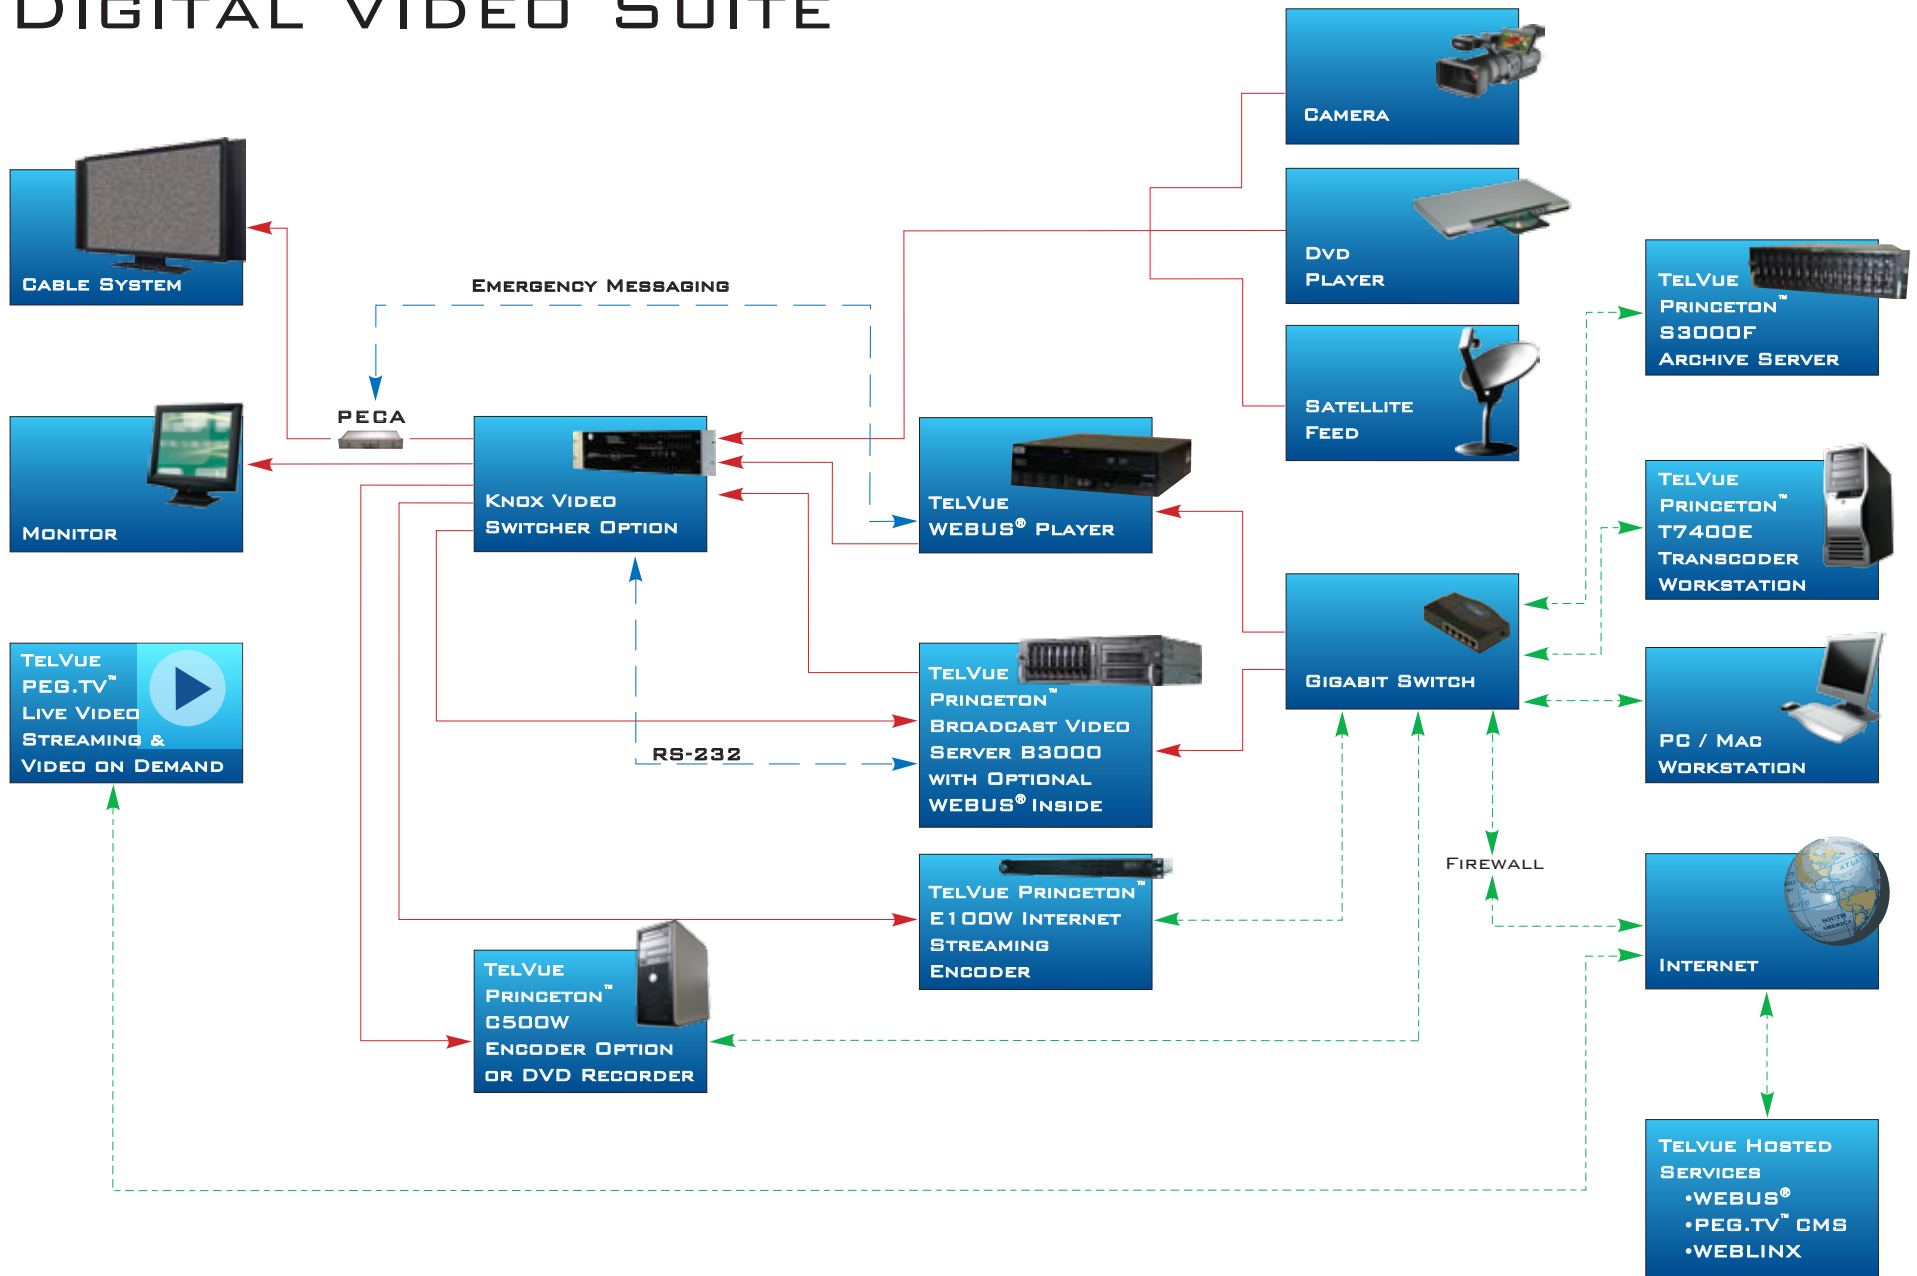

# DIGITAL VIDEO SUITE

16000 HORIZON WAY, SUITE 500  
 MOUNT LAUREL, NJ 08054  
 800.885.8886  
 WWW.TELVUE.COM

KEY	
	LAN
	RS 232
	AUDIO/VIDEO